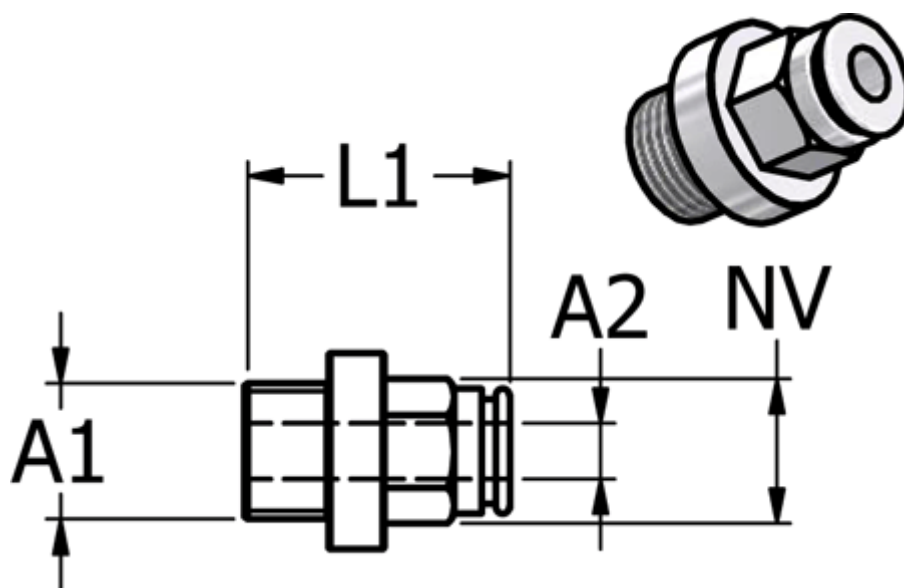

Article number: 58684503810

Description: Metal Push-in fitting 845.038-10, Ø10-G 3/8"
Straight union with FPM O-ring

Measures

Ext. hose diameter A2	= 10
L1	= 29.5
NV	= 16
Thread A1	= G 3/8"